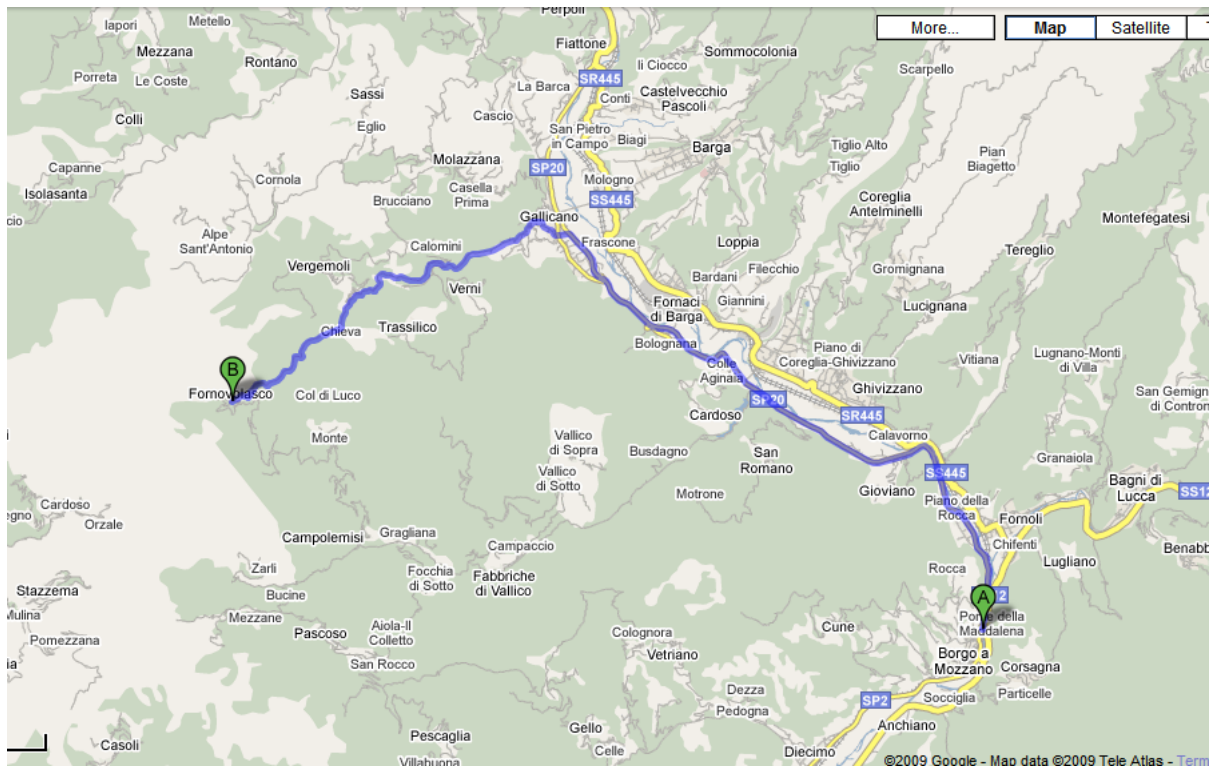

## Detailed Route Outline

Stage 1 – Pisa > Lucca (22km)

Stage 2 – Lucca > Ponte Della Maddallena (25km)

### Stage 3 – Ponte > Fornovolasco (24km)

### Stage 4 – Fornovolasco > Arni (42km – inc. big uphill!)

### Stage 5 – Arni > Massa – Approx 25km (Downhill!!)