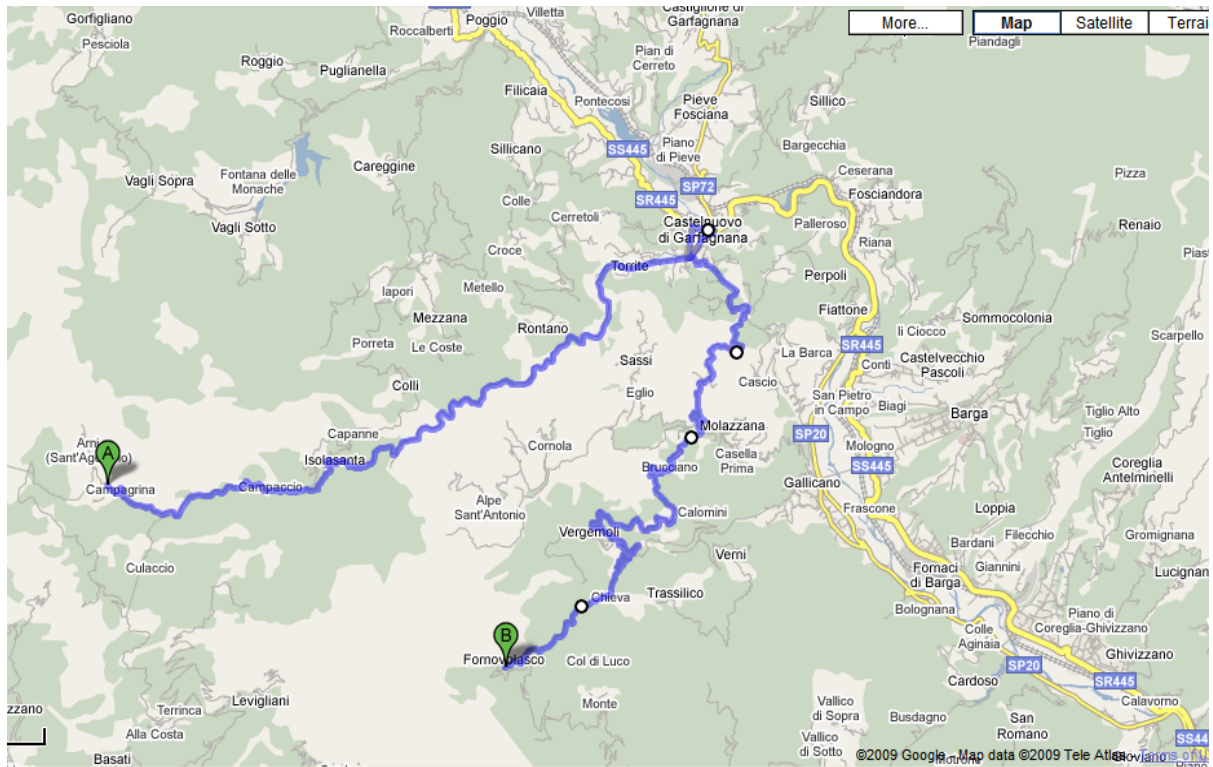

## Detailed Route Outline

Stage 1 – Pisa > Lucca (22km)

Stage 2 – Lucca > Ponte Della Maddallena (25km)

### Stage 3 – Ponte > Fornovolasco (24km)

### Stage 4 – Fornovolasco > Arni (42km – inc. big uphill!)

# Stage 7 – Lucca > Pisa once again! – Approx 22km