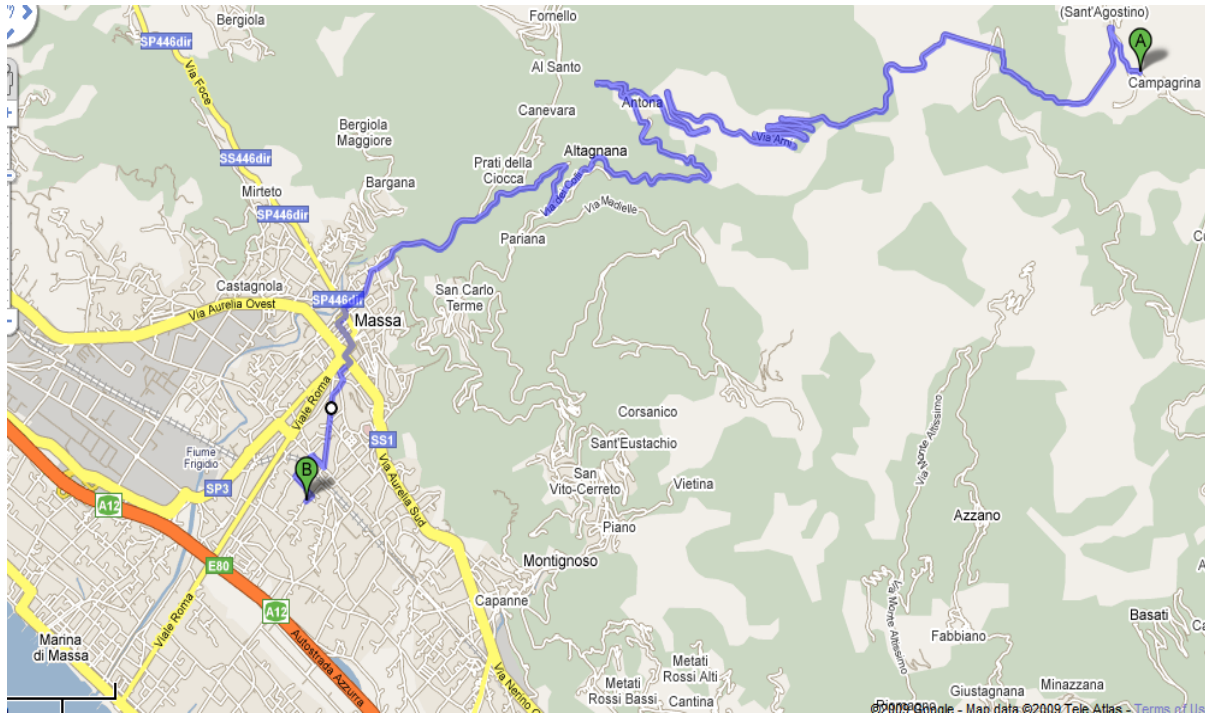

Stage 5 – Arni > Massa – Approx 25km (Downhill!!)