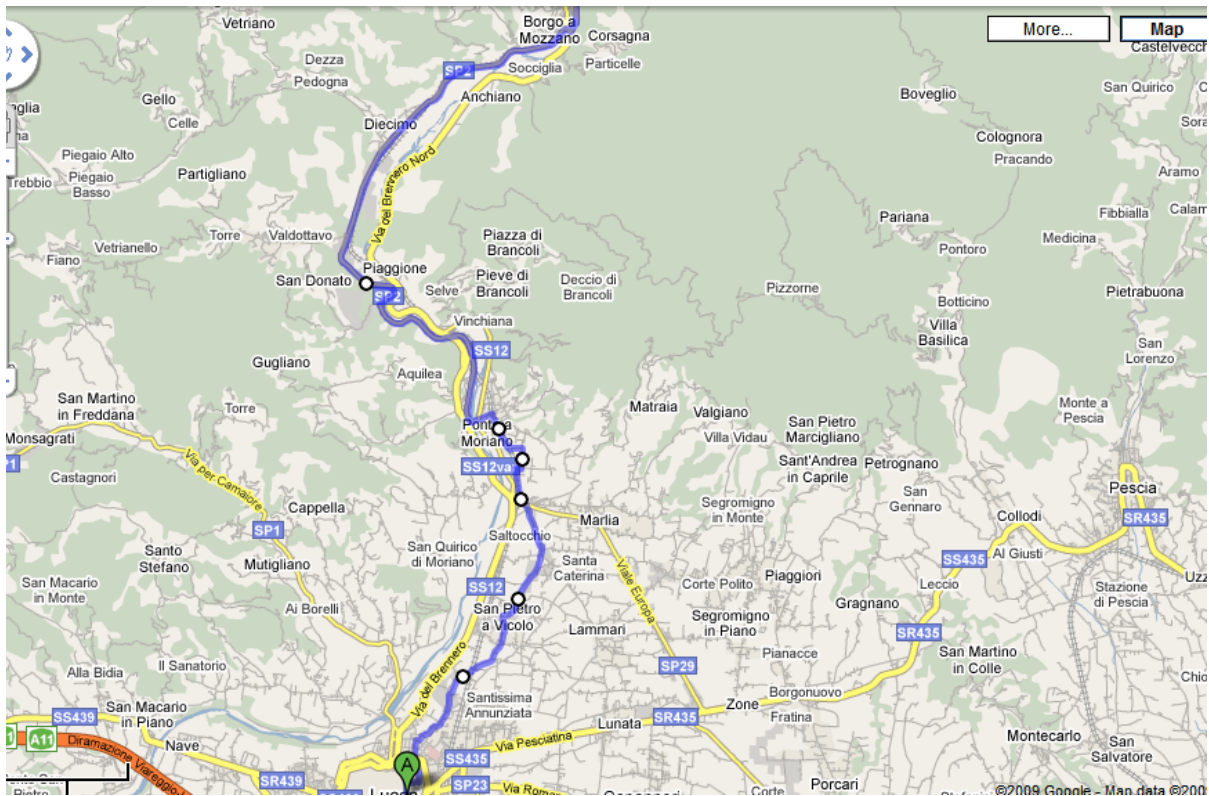

## Detailed Route Outline

Stage 1 – Pisa > Lucca (22km)

Stage 2 – Lucca > Ponte Della Maddallena (25km)

### Stage 3 – Ponte > Fornovolasco (24km)

## Stage 5 – Arni > Massa – Approx 25km (Downhill!!)

# Stage 7 – Lucca > Pisa once again! – Approx 22km