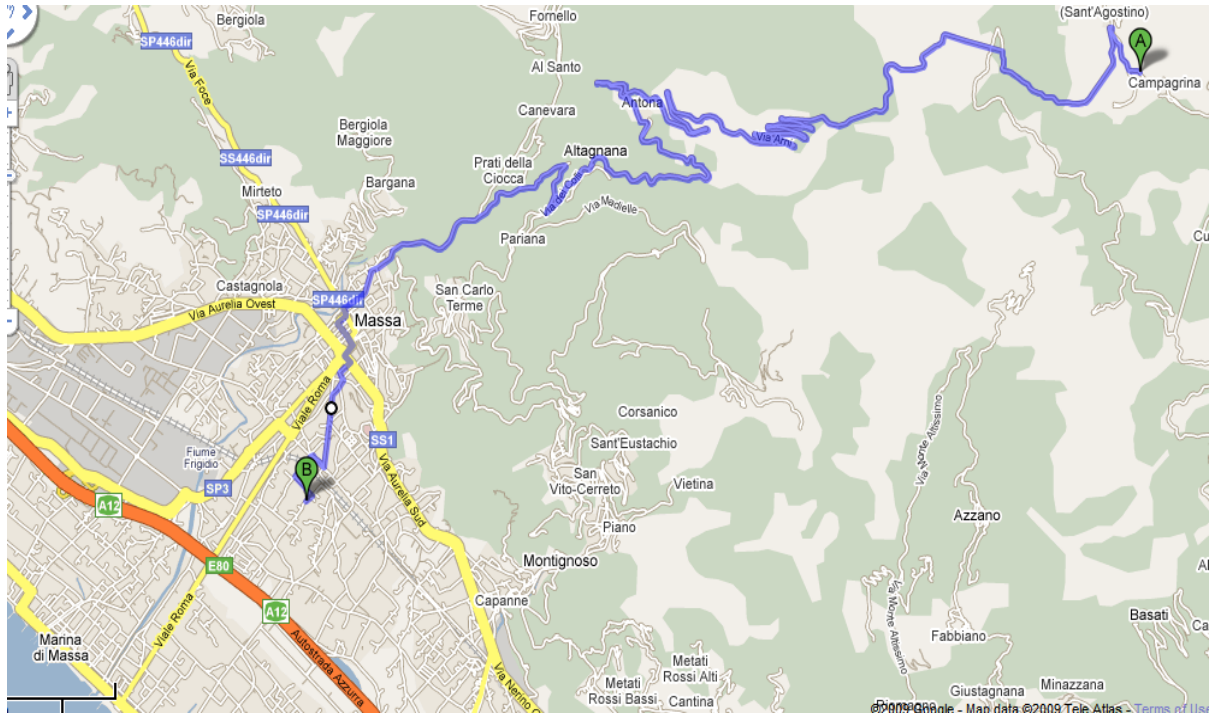

## Detailed Route Outline

Stage 1 – Pisa > Lucca (22km)

Stage 2 – Lucca > Ponte Della Maddallena (25km)

### Stage 3 – Ponte > Fornovolasco (24km)

### Stage 4 – Fornovolasco > Arni (42km – inc. big uphill!)

## Stage 5 – Arni > Massa – Approx 25km (Downhill!!)