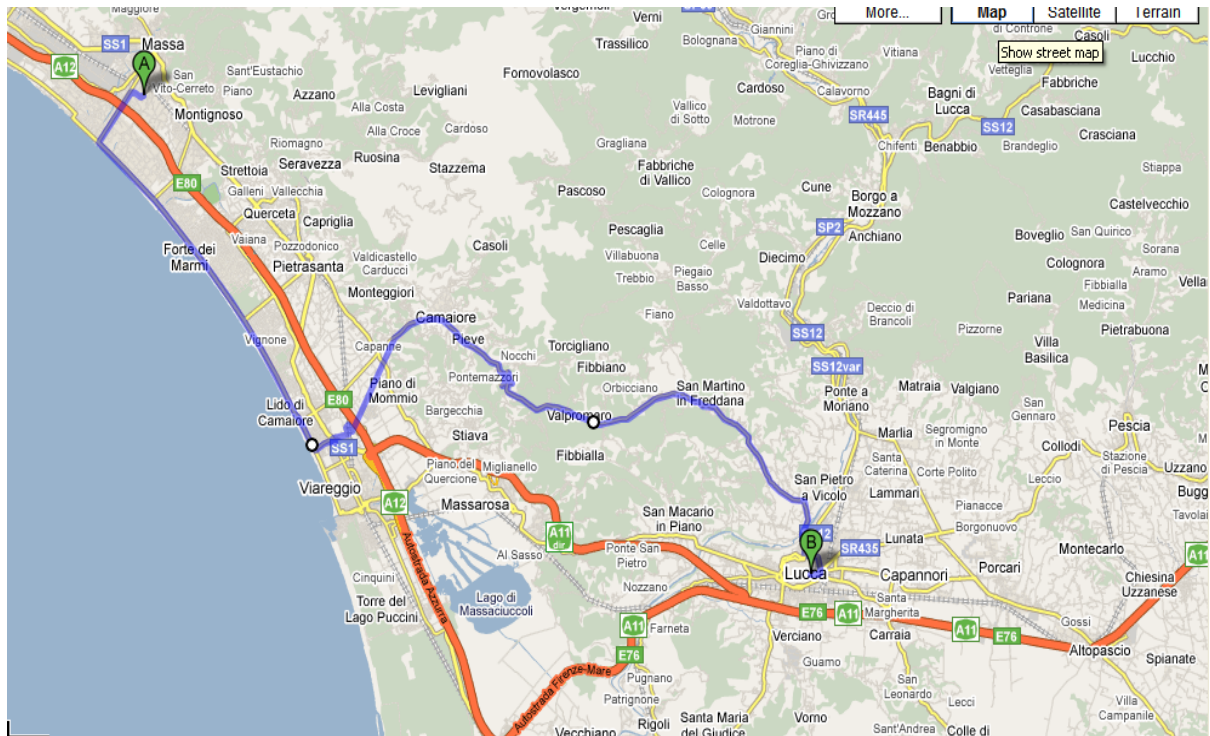

Stage 6 – Massa > Lucca – Via Inland Route (climbing to 280m) – Approx 57km