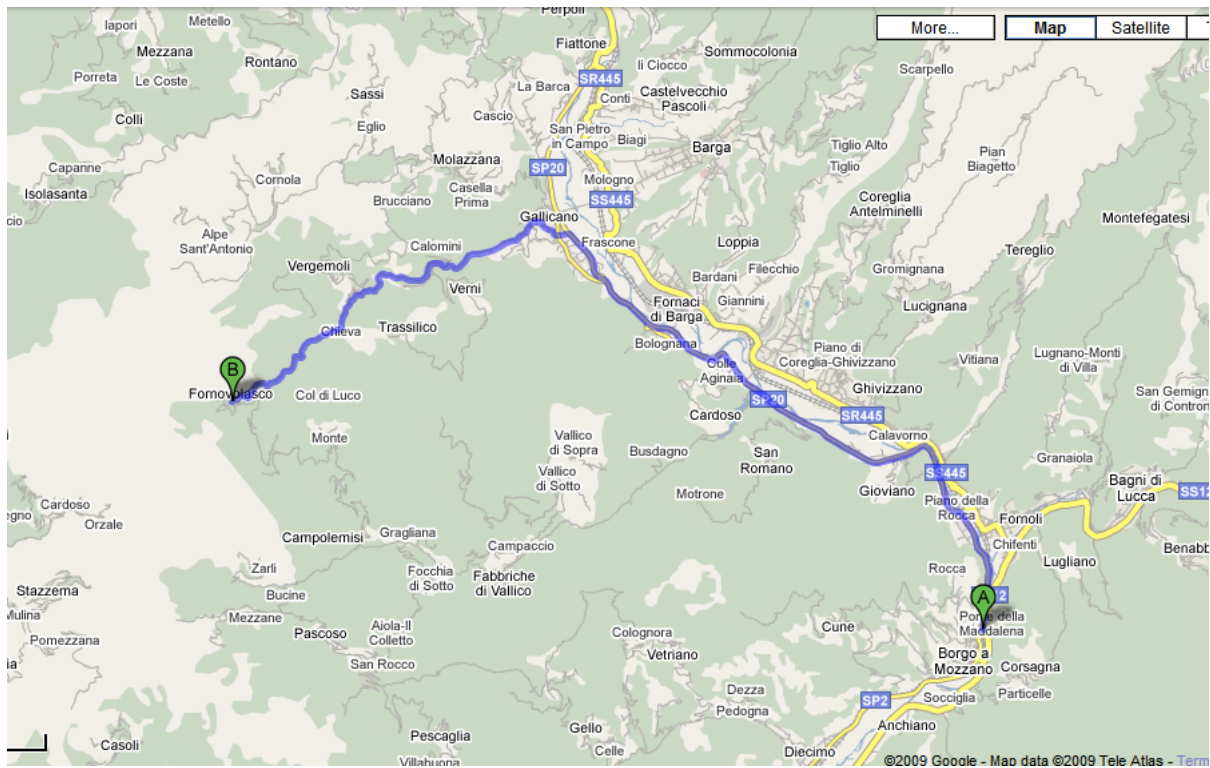

## Detailed Route Outline

Stage 1 – Pisa > Lucca (22km)

Stage 2 – Lucca > Ponte Della Maddallena (25km)

### Stage 3 – Ponte > Fornovolasco (24km)

### Stage 4 – Fornovolasco > Arni (42km – inc. big uphill!)

## Stage 5 – Arni > Massa – Approx 25km (Downhill!!)