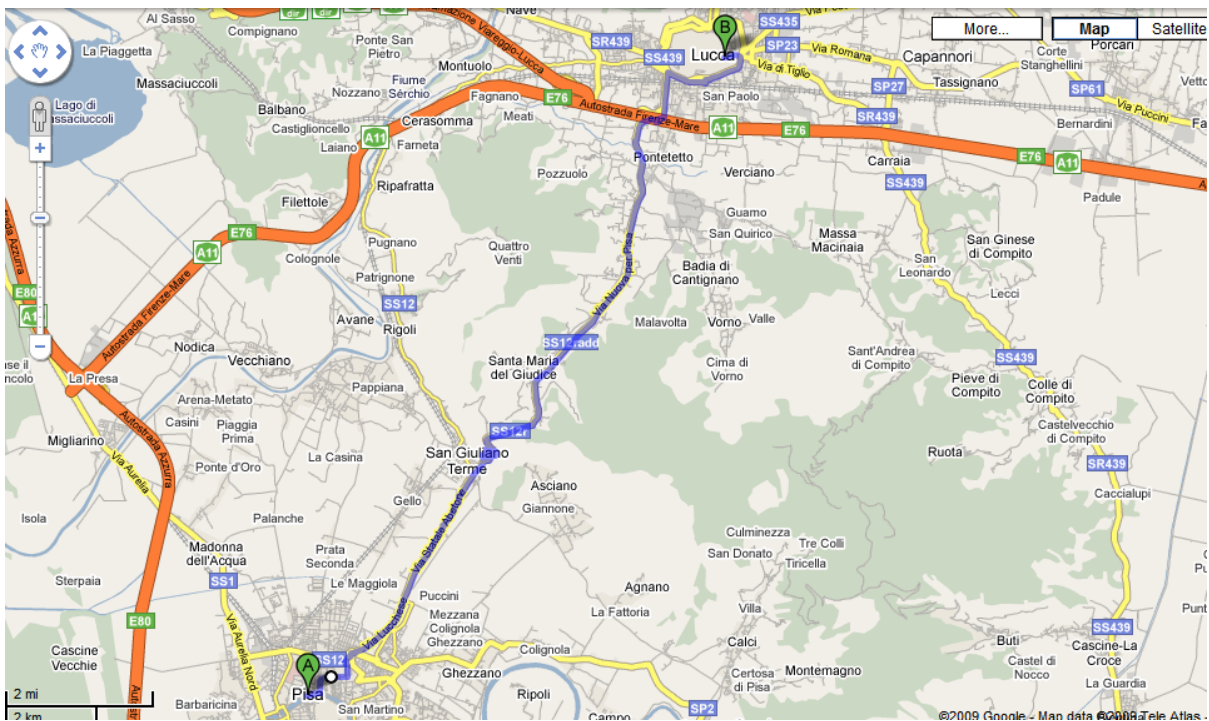

## Detailed Route Outline

Stage 1 – Pisa > Lucca (22km)

Stage 2 – Lucca > Ponte Della Maddallena (25km)

### Stage 3 – Ponte > Fornovolasco (24km)

## Stage 5 – Arni > Massa – Approx 25km (Downhill!!)

# Stage 7 – Lucca > Pisa once again! – Approx 22km