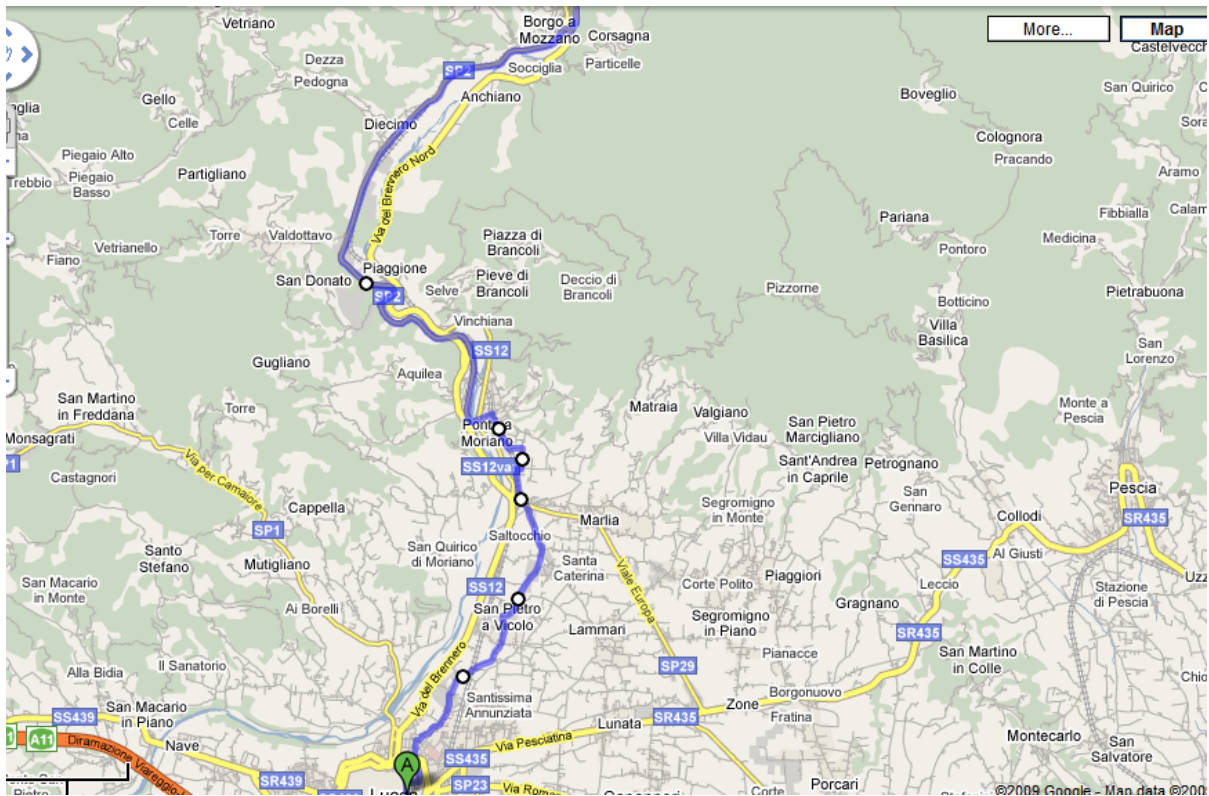

## Detailed Route Outline

Stage 1 – Pisa > Lucca (22km)

Stage 2 – Lucca > Ponte Della Maddallena (25km)

### Stage 3 – Ponte > Fornovolasco (24km)

### Stage 4 – Fornovolasco > Arni (42km – inc. big uphill!)

# Stage 7 – Lucca > Pisa once again! – Approx 22km