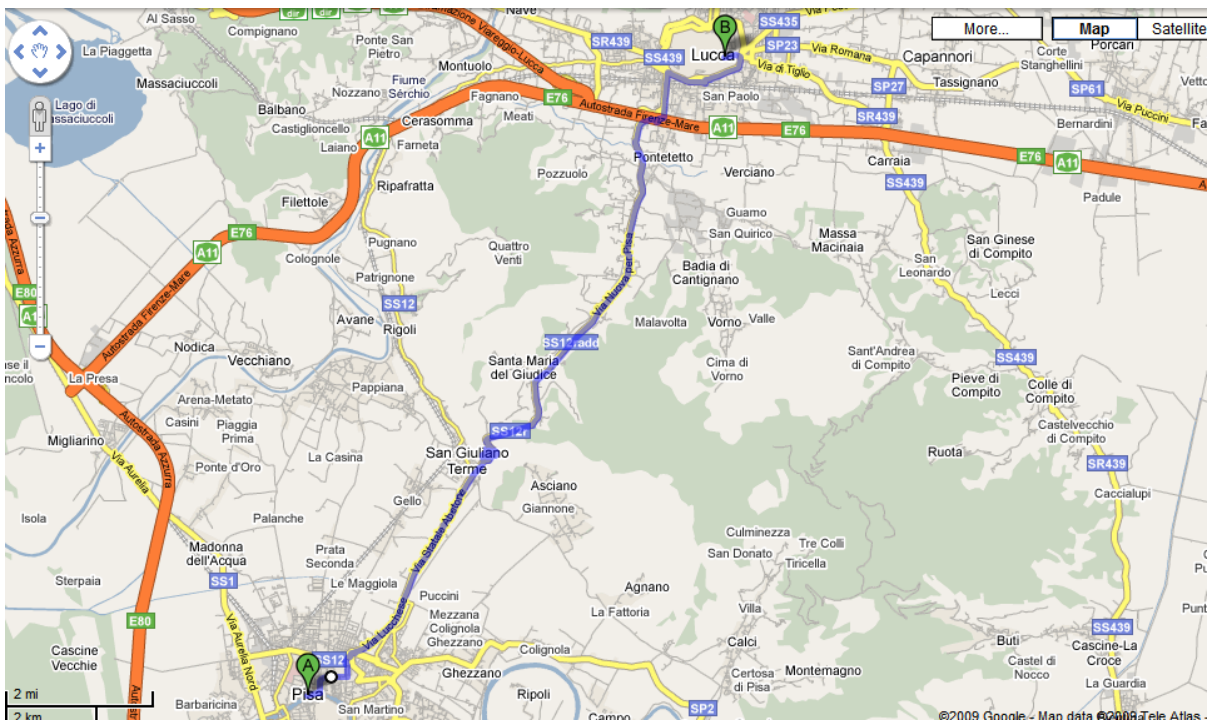

## Detailed Route Outline

Stage 1 – Pisa > Lucca (22km)

Stage 2 – Lucca > Ponte Della Maddallena (25km)

### Stage 3 – Ponte > Fornovolasco (24km)

### Stage 4 – Fornovolasco > Arni (42km – inc. big uphill!)

# Stage 7 – Lucca > Pisa once again! – Approx 22km