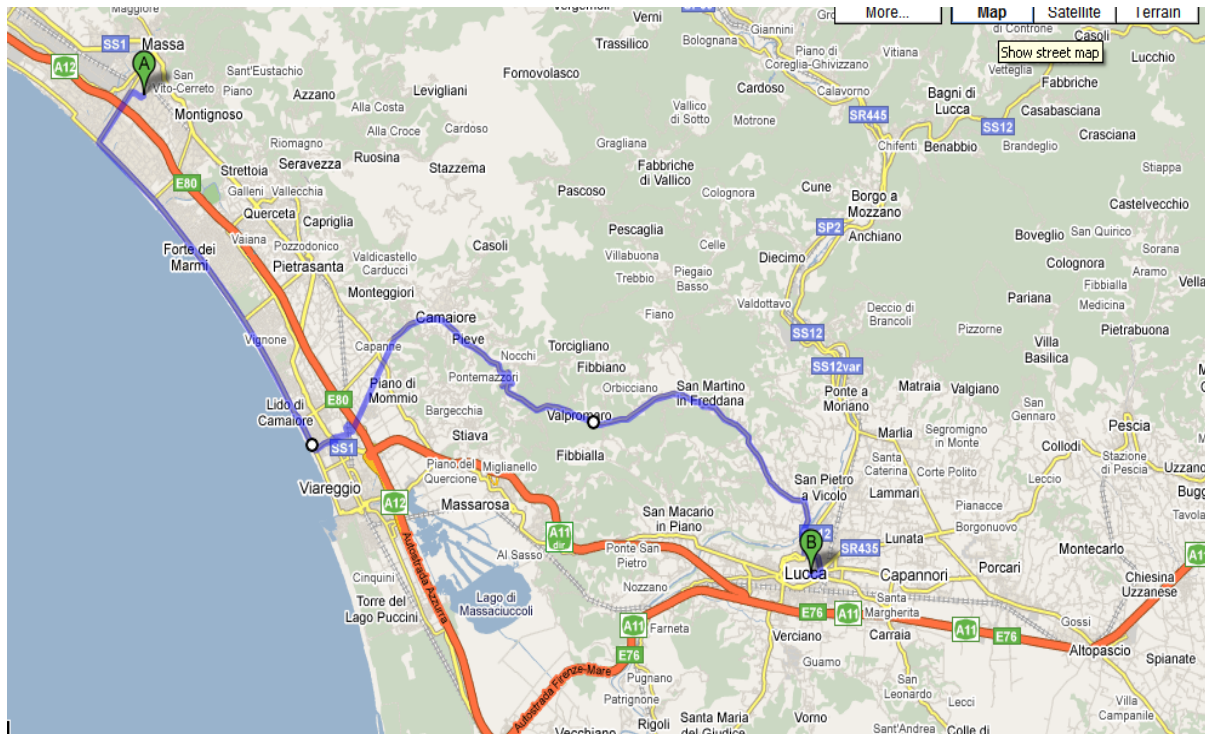

Stage 6 – Massa > Lucca – Via Inland Route (climbing to 280m) – Approx 57km